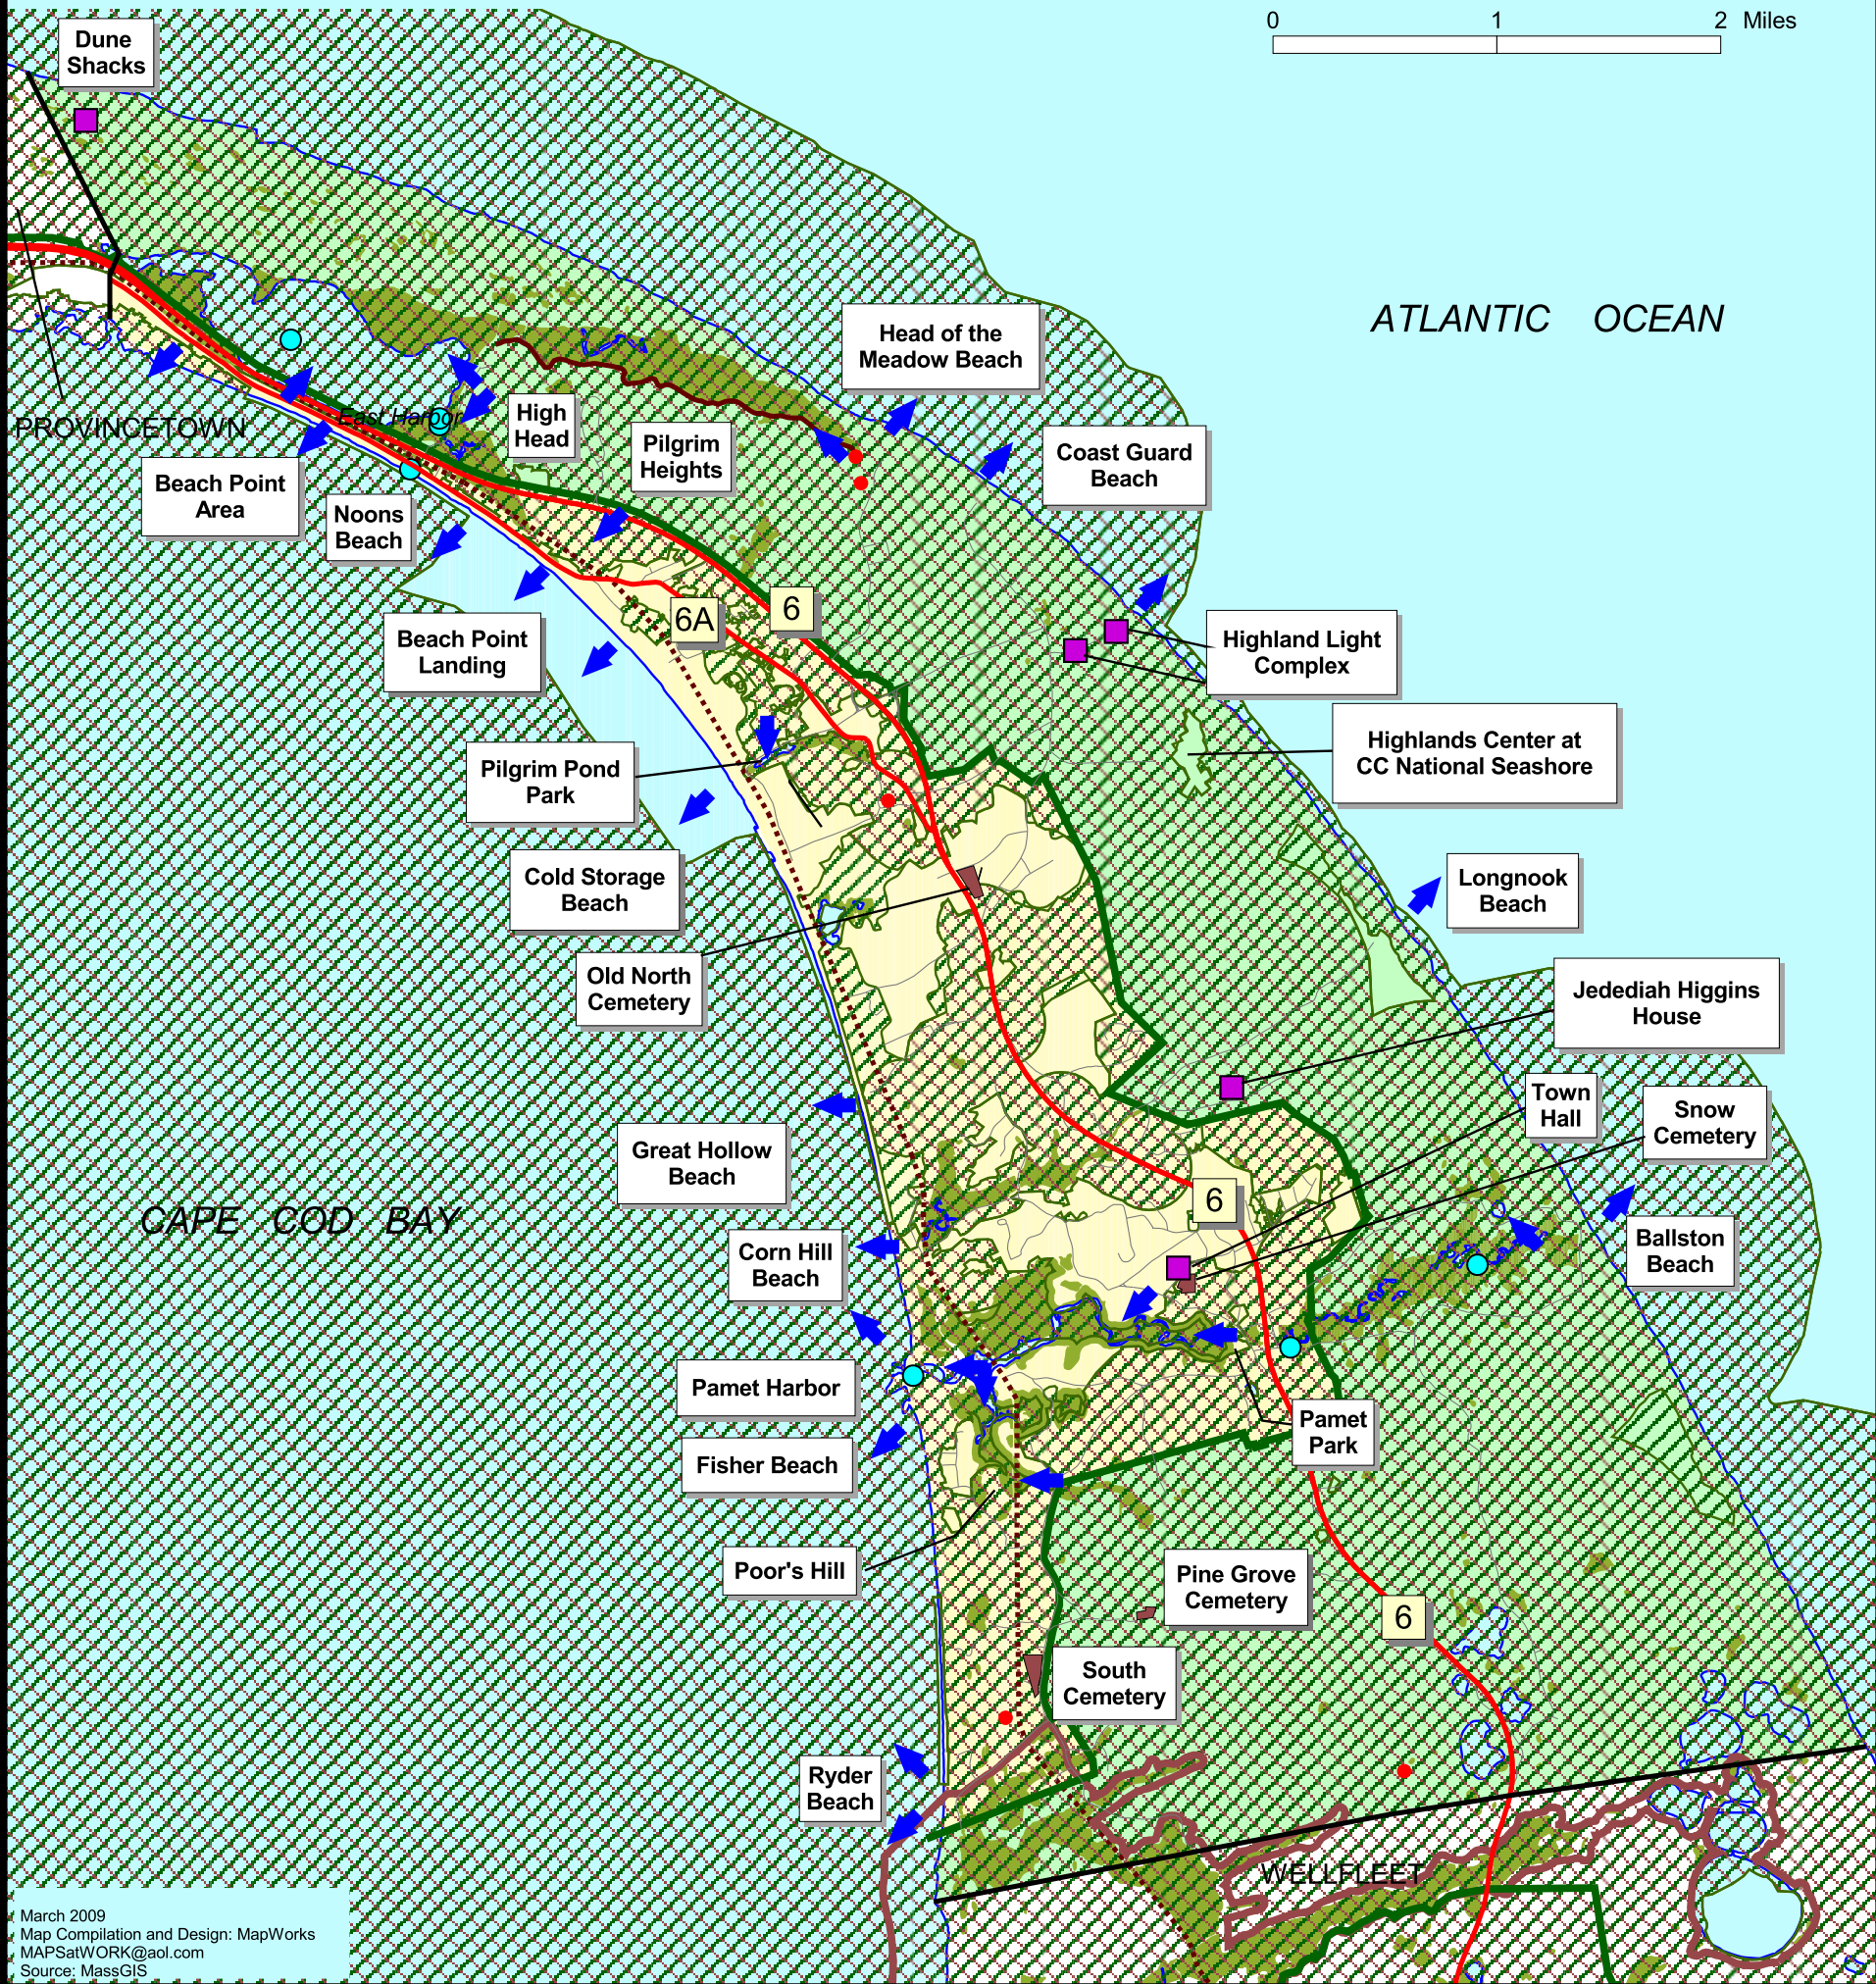

0 1 2 Miles

March 2009  
Map Compilation and Design: MapWorks  
MAPSatWORK@aol.com  
Source: MassGIS

-  Scenic Vista
-  National Register of Historic Places
-  Cemetery
-  CCNS Bike Path
-  Old Rail Road Bed
-  Cape Cod National Seashore
-  WellFleet Bay ACEC
-  NHPSP Estimated Habitat of Rare Wildlife 2008
-  NHPSP Priority Habitat of Rare Species 2008
-  NHPSP Certified Vernal Pool 2008
-  Anadromous Fish Run
-  Open Water
-  Wetland

**MAP 4 - UNIQUE FEATURES**  
Town of Truro - 2009 Open Space and Recreation Plan